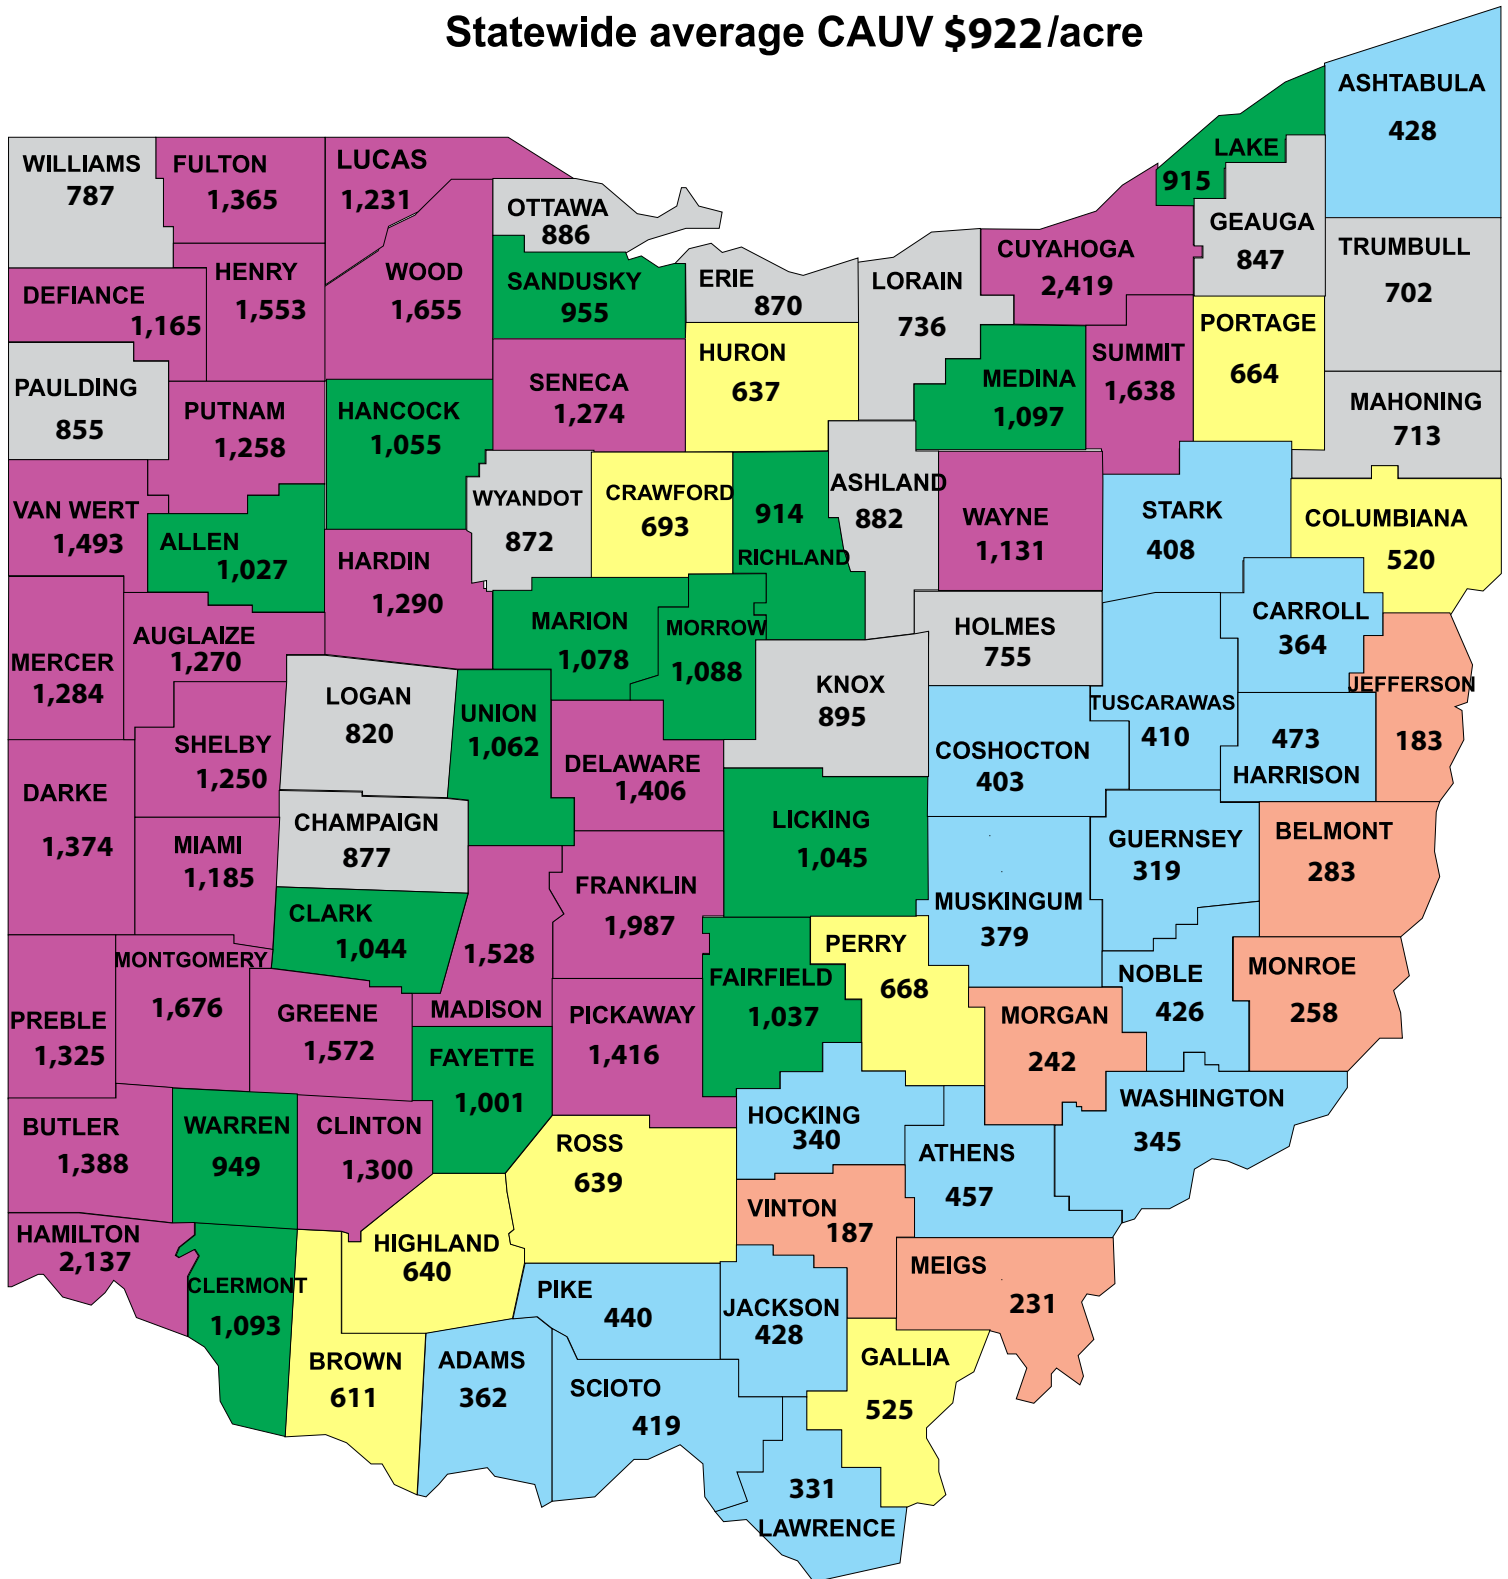

2011 CAUV Value Per Acre

Statewide average CAUV \$922/acre

CAUV per Acre	No. of Counties
\$ 0 - \$299	6
300 - 499	17
500 - 699	9
700 - 899	14
900 - 1099	15
1100 and up	27