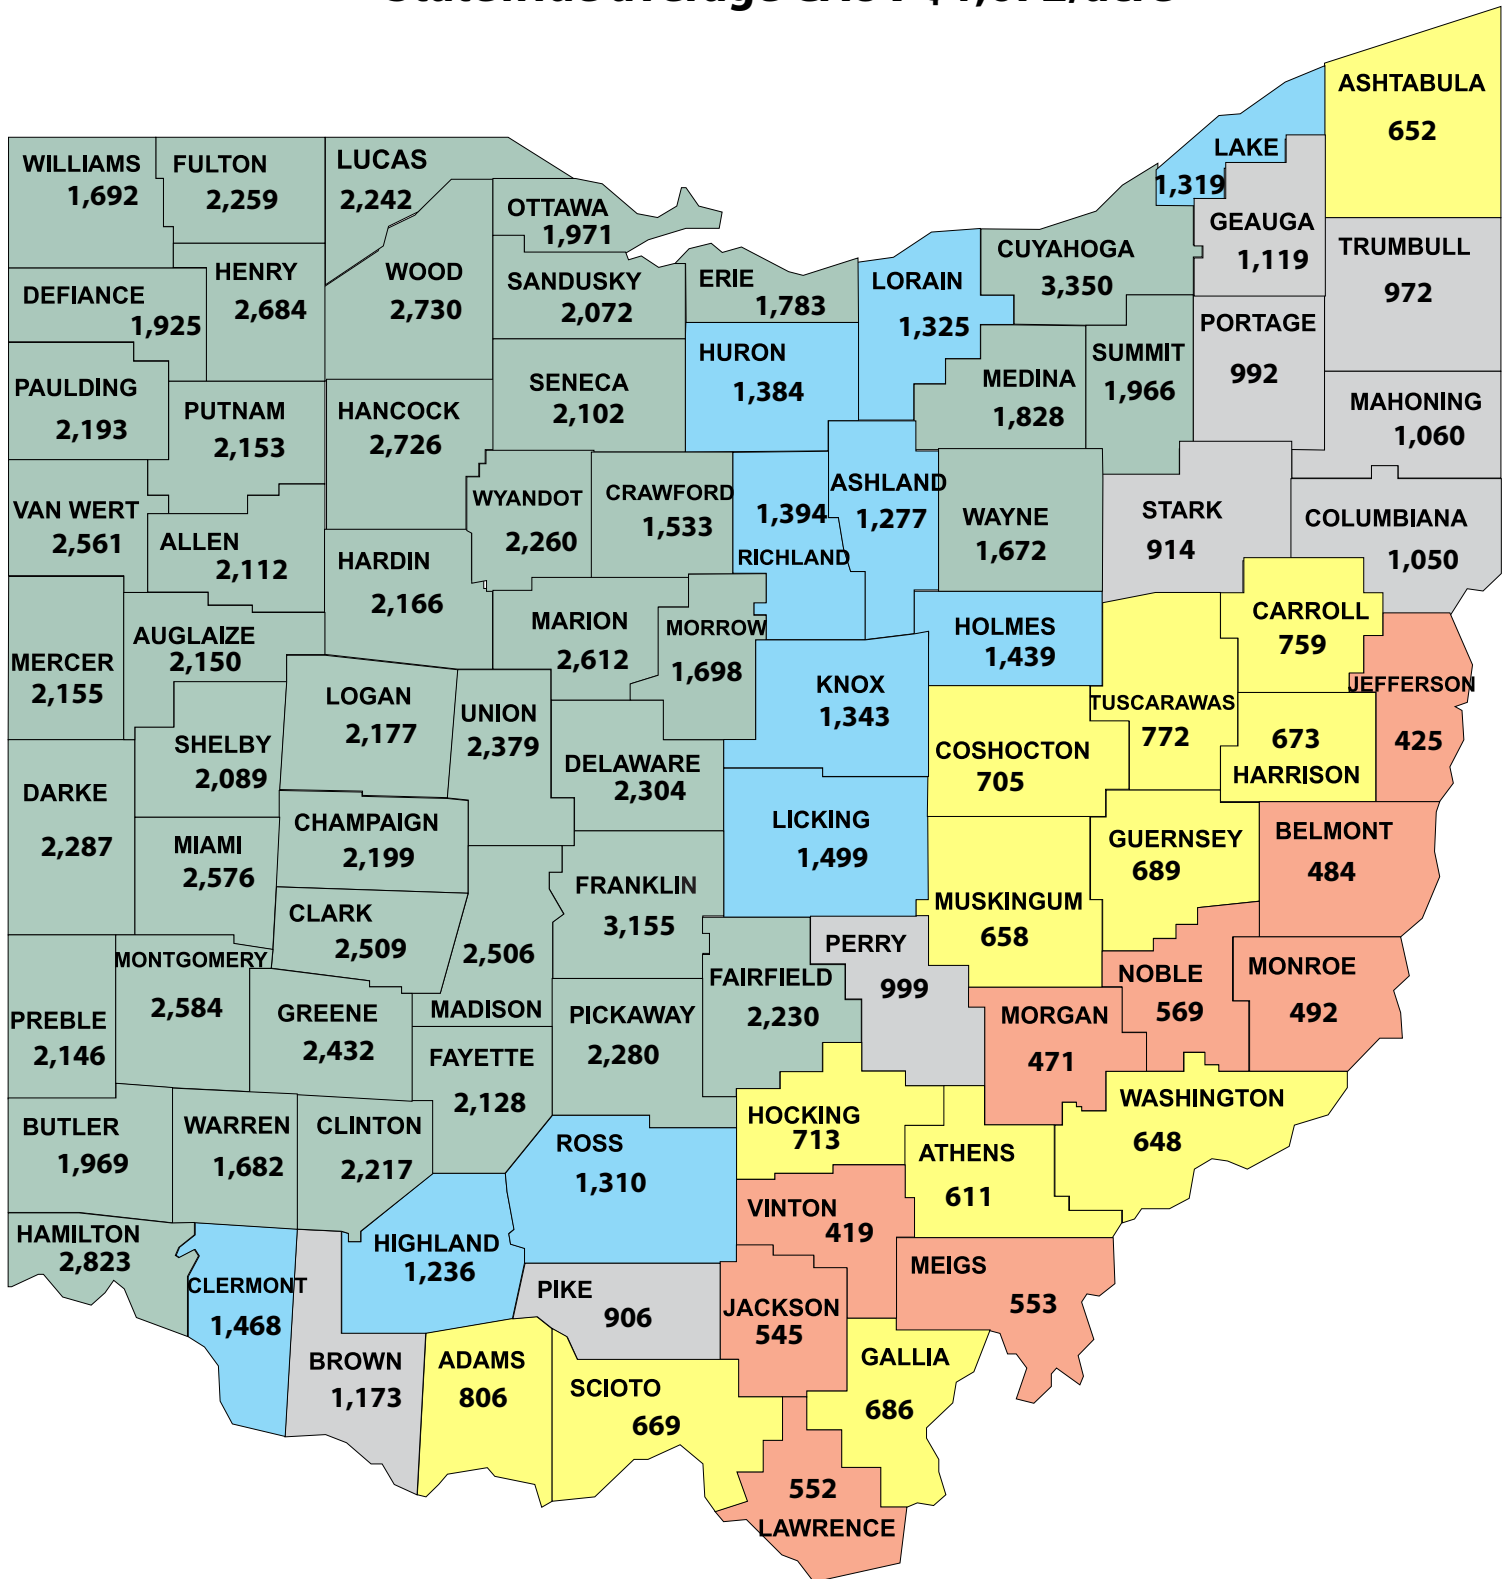

2018 CAUV Value Per Acre

Statewide average CAUV \$1,672/acre

CAUV per Acre	No. of Counties
\$ 0 - \$ 599	9
600 - 899	13
900 - 1199	9
1,200 - 1499	11
1,500 and up	46