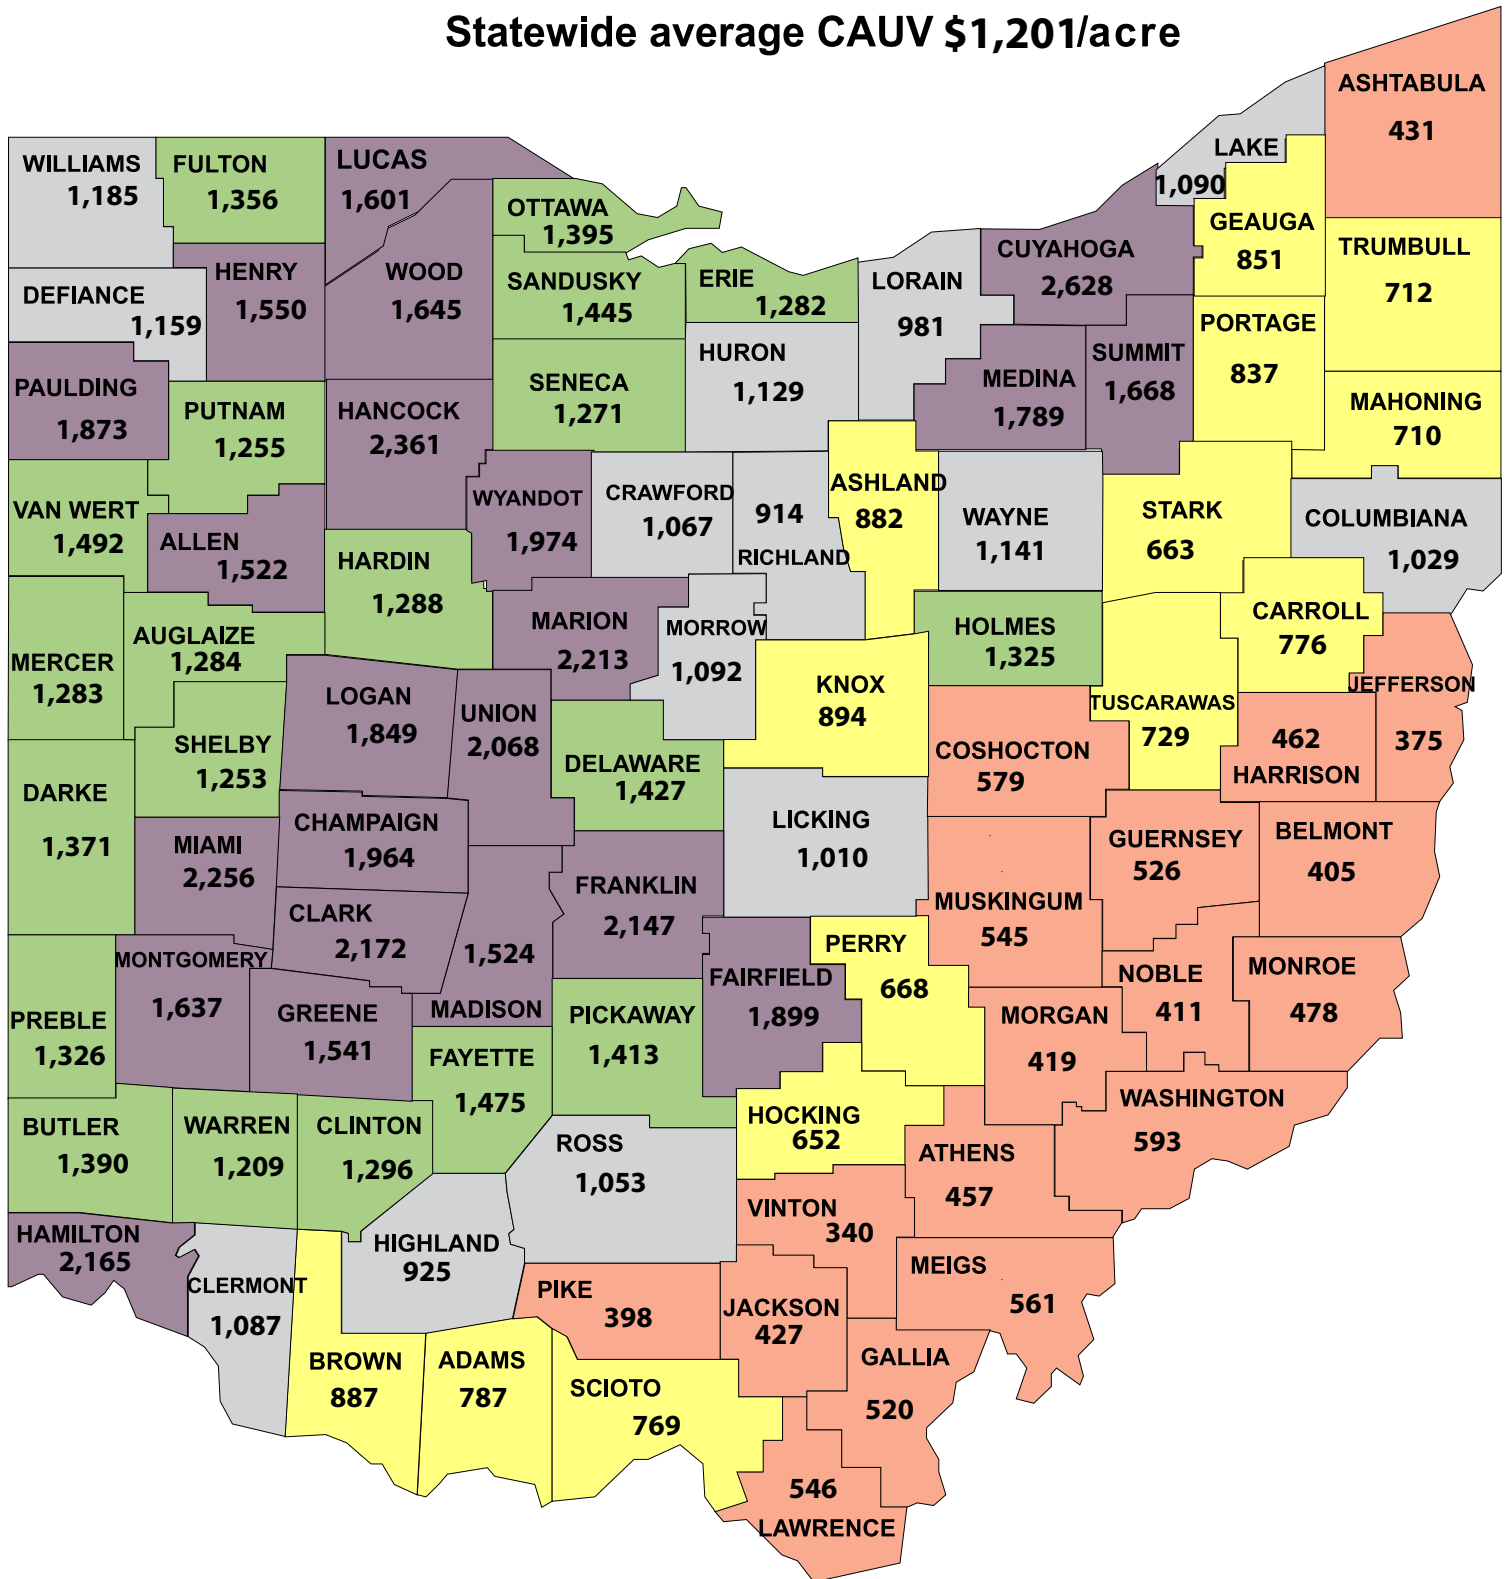

2013 CAUV Value Per Acre

Statewide average CAUV \$1,201/acre

CAUV per Acre	No. of Counties
\$ 0 - \$ 599	18
600 - 899	14
900 - 1199	14
1200 - 1499	20
1500 and up	22