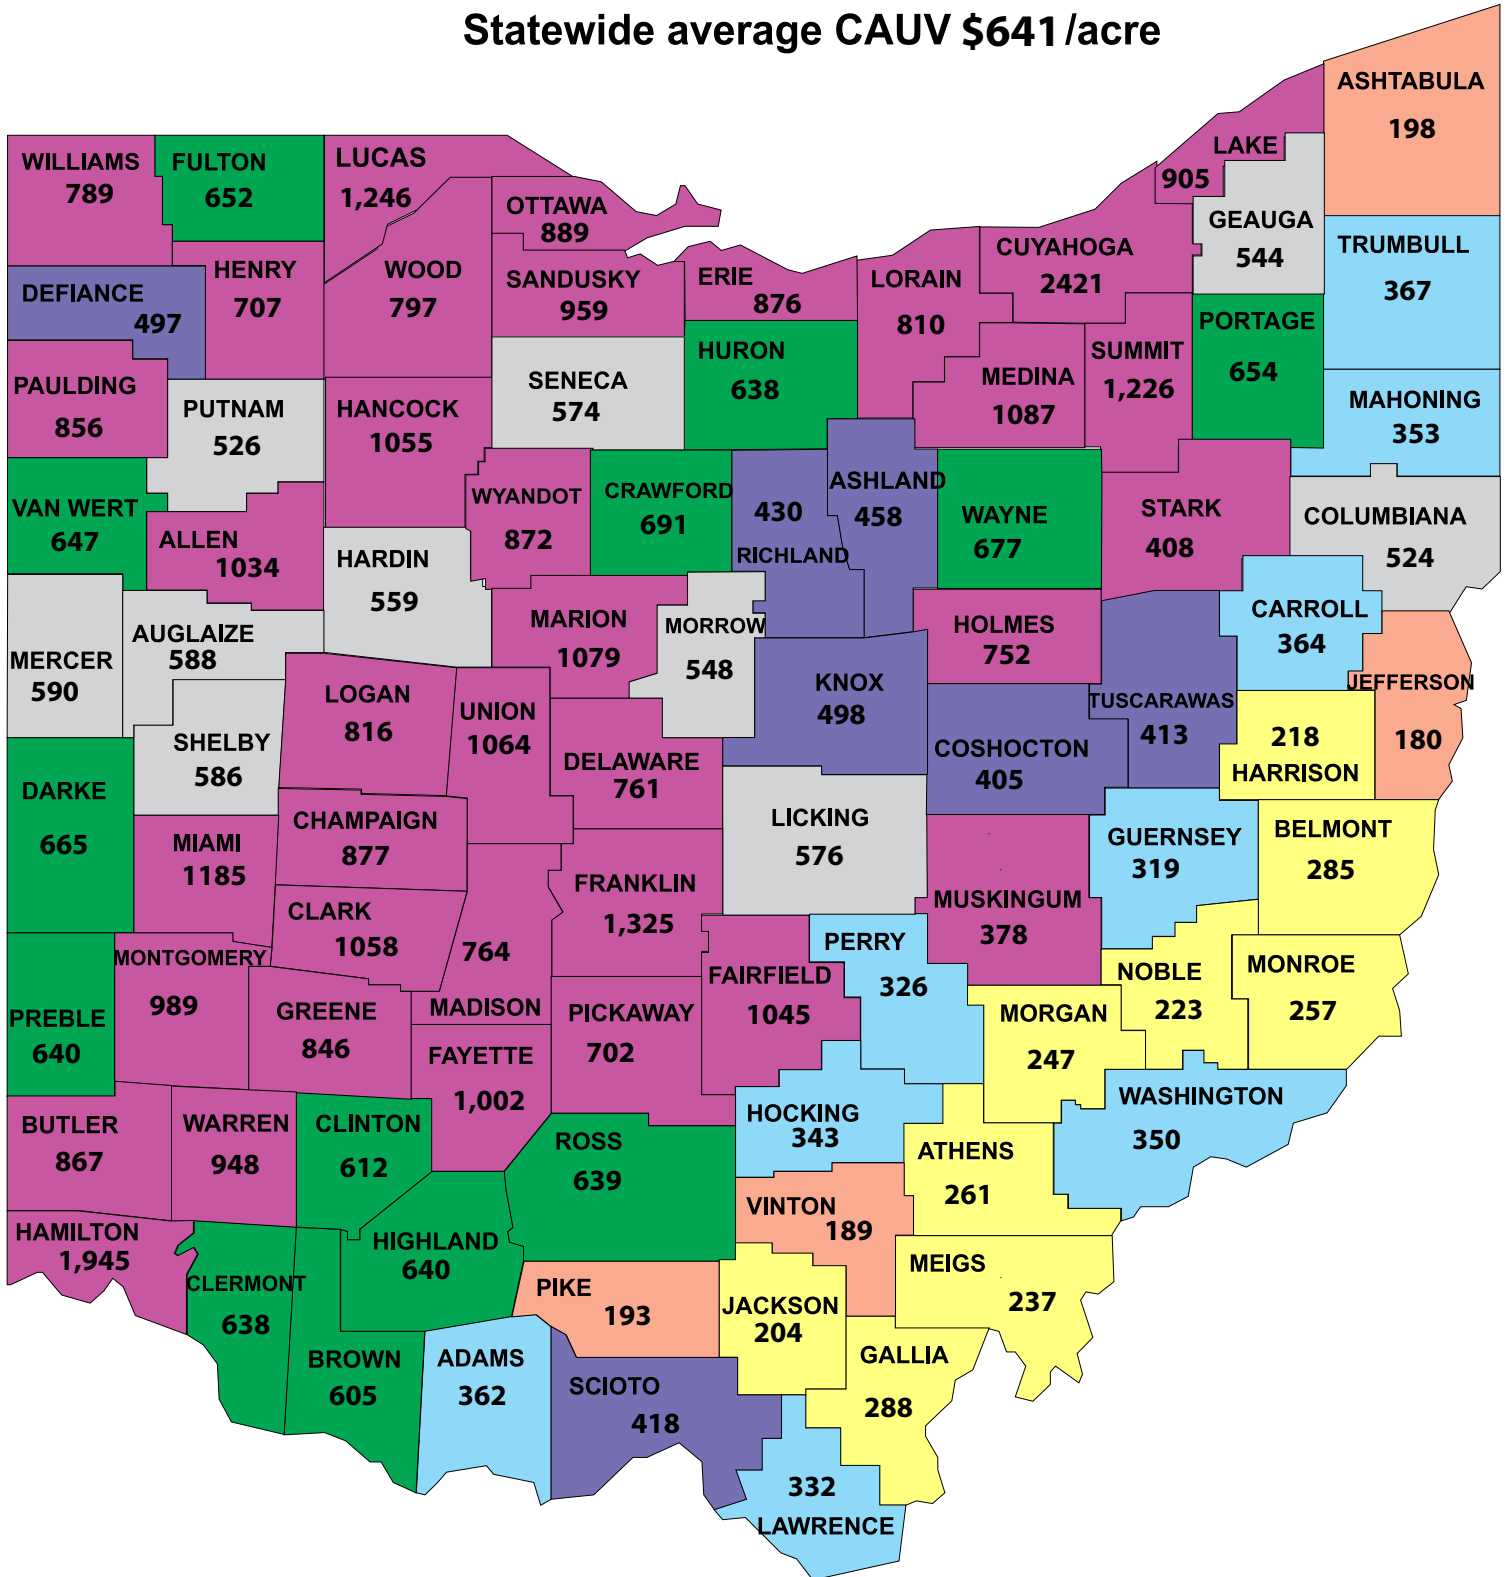

2010 CAUV Value Per Acre

Statewide average CAUV \$641/acre

CAUV per Acre	No. of Counties
\$0 - \$199	4
200 - 299	9
300 - 399	9
400 - 499	7
500 - 599	10
600 - 699	13
700 and up	36